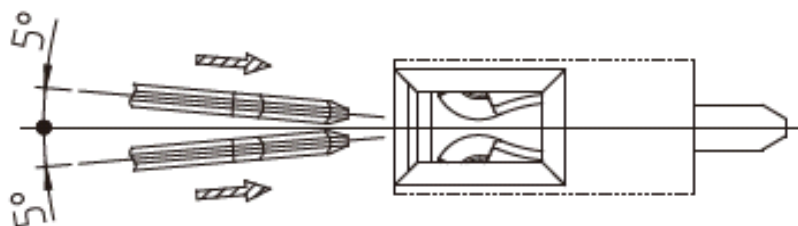

[U series]

Two Piece Connector Guideline

■ Only compatible with appropriate Yokowo products.

Type	Plug	Receptacle
Compact	TBP-1813T Series	TBR-2519T Series
Standard	TBP-4725F Series	TBR-6632F Series

■ How to mate with connectors

When connectors are mated, please insert plug at angle of 5° or less from female connector axis.

Please do not use beyond defined floating conditions. Interference of contact between housing and product can cause damage.

Type	Pitch	Floating Amount
Compact	2.5mm Pitch	Less than 0.3mm
Standard	3.0mm Pitch	Less than 0.5mm