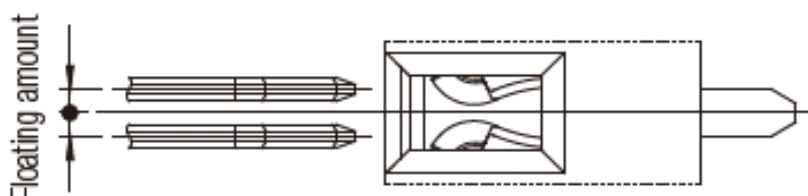

[U series]

Two Piece Connector Guideline

■ Only compatible with appropriate Yokowo products.

Type	Plug	Receptacle
Compact	TBP-1813T Series	TBR-2519T Series
Standard	TBP-4725F Series	TBR-6632F Series

■ How to mate with connectors

When connectors are mated, please insert plug at angle of 5° or less from female connector axis.

Please do not use beyond defined floating conditions. Interference of contact between housing and product can cause damage.

Type	Pitch	Floating Amount
Compact	2.5mm Pitch	Less than 0.3mm
Standard	3.0mm Pitch	Less than 0.5mm