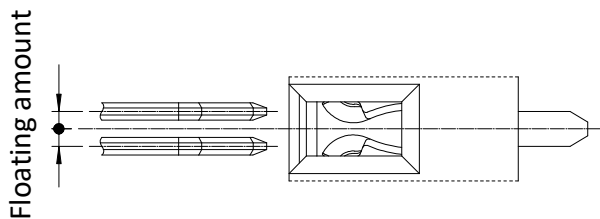

### Product Guide Line

■ Only compatible with appropriate YOKOWO products.

Type	Plug	Receptacle
Compact type	TBP-1813T Series	TBR-2519T Series
Standard type	TBP-4725F Series	TBR-6632F Series

■ How to mate with connectors.

When connectors are mated, please insert plug at angle of 5° or less from female connector axis.

Please do not use beyond defined floating conditions.

Interference of contact between housing and product can cause damage.