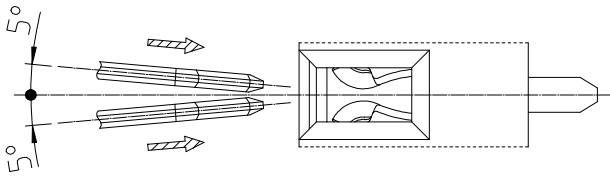

## Two Piece Blade Connector

### Product Guide Line

■ Only compatible with appropriate YOKOWO products.

Type	Plug	Receptacle
Compact type	TBP-1813T Series	TBR-2519T Series
Standard type	TBP-4725F Series	TBR-6632F Series

■ How to mate with connectors.

When connectors are mated, please insert plug at angle of 5° or less from female connector axis.

Please do not use beyond defined floating conditions.

Interference of contact between housing and product can cause damage.