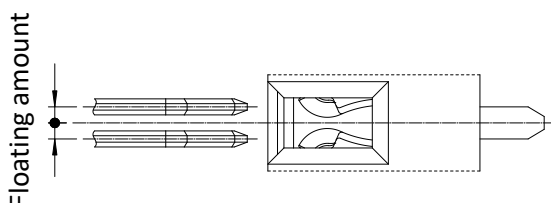

■ Only compatible with appropriate YOKOWO products.

	Plug	Receptacle
Compact type	TBP-1813T Series	TBR-2519T Series
Standard type	TBP-4725F Series	TBR-6632F Series

■ How to mate with connectors

When connectors are mated, please insert plug at angle of 5° or less from female connector axis

Please do not use beyond defined floating conditions. Interference of contact between housing and product can cause damage.

	Plug
2.5mm Pitch	less than 0.3mm
<b>3.0mm Pitch</b>	<b>Less than 0.5mm</b>