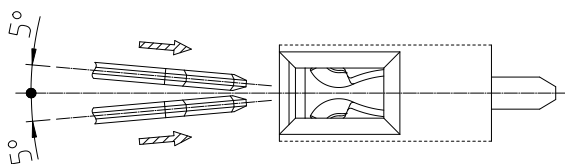

■ Only compatible with appropriate YOKOWO products.

	Plug	Receptacle
Compact type	TBP-1813T Series	TBR-2519T Series
Standard type	TBP-4725F Series	TBR-6632F Series

■ How to mate with connectors

When connectors are mated, please insert plug at angle of 5° or less from female connector axis

Please do not use beyond defined floating conditions. Interference of contact between housing and product can cause damage.

	Plug
2.5mm Pitch	less than 0.3mm
<b>3.0mm Pitch</b>	<b>Less than 0.5mm</b>