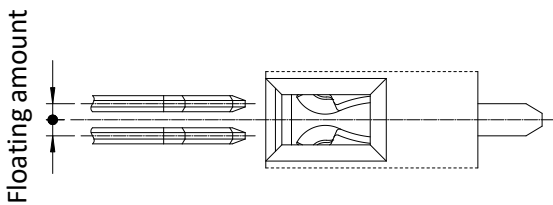

### Product Guide Line

■ Only compatible with appropriate YOKOWO products.

Type	Plug	Receptacle
Compact type	TBP-1813T Series	TBR-2519T Series
Standard type	TBP-4725F Series	TBR-6632F Series

■ How to make with connectors.

When connectors are mated, please insert plug at angle of  $5^\circ$  or less from female connector axis.

Please do not use beyond defined floating conditions.  
Interference of contact between housing and product can cause damage.