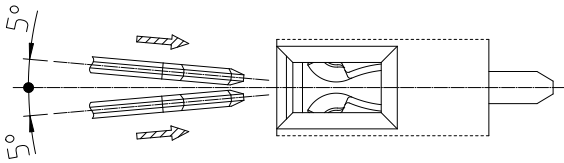

## Two Piece Blade Connector

### Product Guide Line

■ Only compatible with appropriate YOKOWO products.

Type	Plug	Receptacle
Compact type	TBP-1813T Series	TBR-2519T Series
Standard type	TBP-4725F Series	TBR-6632F Series

■ How to make with connectors.

When connectors are mated, please insert plug at angle of  $5^\circ$  or less from female connector axis.

Please do not use beyond defined floating conditions.  
Interference of contact between housing and product can cause damage.